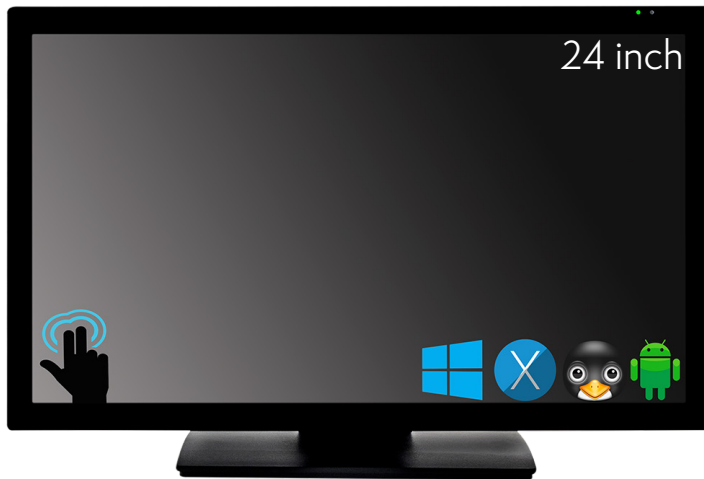

24inch UHD Multi-Touch PCAP Touch Screen Monitor

**LCD Performance**

- Commercial VA LCD Panel
- Modern Advanced Cooling Design
- Durable Black Rear Housing
- Commercial Warranty 3 Years with advanced replacement
- (MTBF) 80,000 Hours
- VESA compliant
- 3000:1 Contrast

Touch System Performance

- High-Performance Projected Capacitive (Unlimited Touch Activations)
- 10 Point Multi-Touch (Finger, Capacitive Stylus, Nitrile, Latex and Vinyl Gloves)
- USB HID compliant no calibration ([USB B-A](#))
- Industry Leading Touch Response
- Zero-Bezel sealed full glass display
- PCAP ITO/ USB/ EETI Controller (10 Points) Response 5 ms (**requires active USB extender if you need an extension longer than provided 6 foot USB cable)

LCD Display - Commercial VA LCD Panel

Viewable Image Size	23.8" / 16:9
Native Resolution	Full HD 1920 x 1080 @ 60 Hz
Contrast Ratio	3000:1
Brightness	250 cd/m2
Viewing Angle	178° Vert., 178° Hor.
(MTBF)	80,000 Hours
Pixel Pitch	0.25mm
Pixels Per Inch	102 @ native resolution
Response Time	(Tr/Tf) 20/5 ms
Input Connections	HDMI, DV & VGA
Earphone Out	3.5mm
Audi-In	RCA L/R
Internal Speakers	Built-in 2 watt speakers
Power	AC 100-240V 50/60Hz, DC 12V/5A
Dimensions (WxHxD)	
Net (with stand)	21.9in x 13.4in x 8.4 in.
Net (without stand)	21.9in x 13.4in x 2.9 in.
Net Weight (with stand)	14 lbs.
VESA Specification	100 x 100mm
Warranty	3 Years (advance exchange)