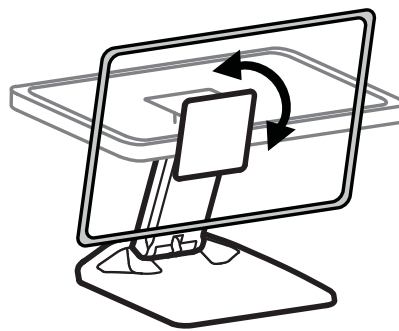

Flex Touch Screen Stand

Weight Capacity:

 14–23.7 lbs.
(6.5–10.8 kg)

Range of Motion

6.5"
(165mm)

115°
(-25° - 90°)

360°

Dimensions