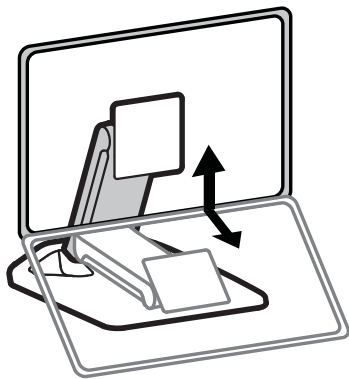

Flex Touch Screen Stand

Weight Capacity:

 14–23.7 lbs.
(6.5–10.8 kg)

Range of Motion

6.5"
(165mm)

115°
(-25° - 90°)

360°

Dimensions